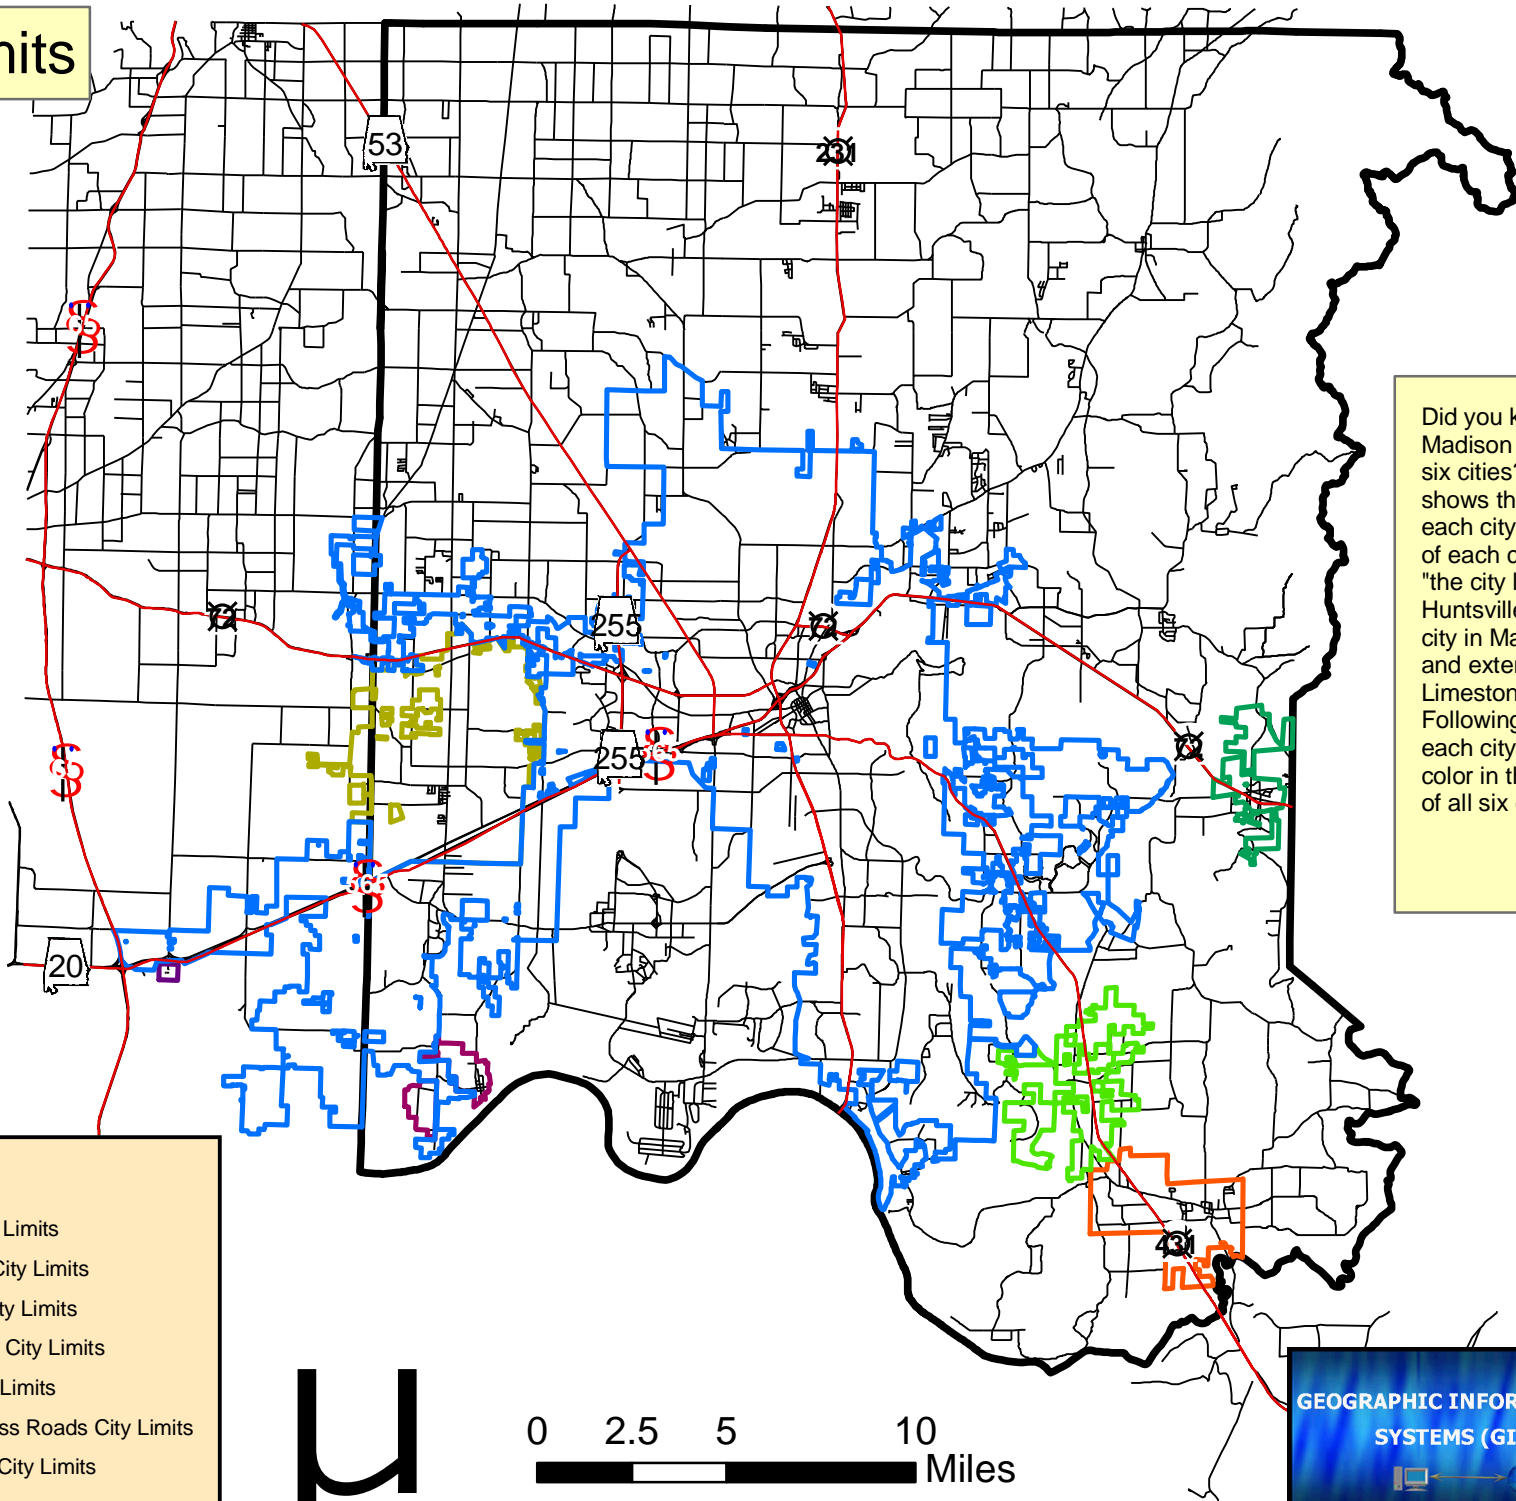

City Limits

Did you know that Madison County has six cities? This map shows the outline of each city. The outline of each city is called "the city limits". Huntsville is the largest city in Madison County and extends into Limestone County. Following the outline of each city carefully color in the city limits of all six cities.

Legend

- Gurley City Limits
- Huntsville City Limits
- Madison City Limits
- Mooresville City Limits
- Triana City Limits
- Owens Cross Roads City Limits
- New Hope City Limits

GEOGRAPHIC INFORMATION SYSTEMS (GIS)